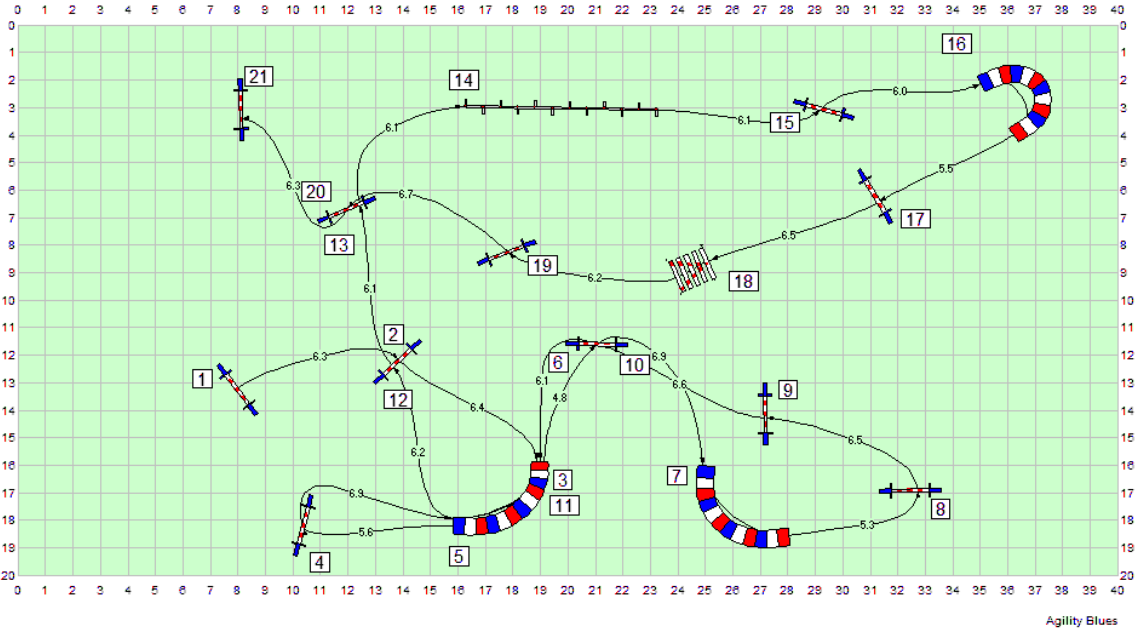

Jumping - Small 2 / Medium 2