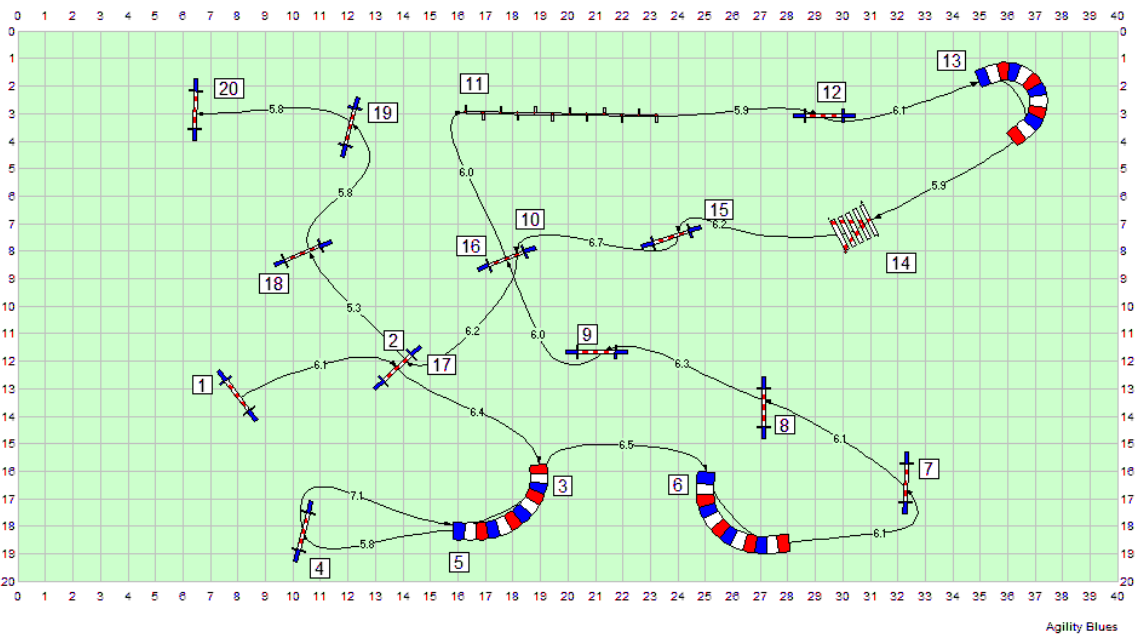

Jumping - Small 3 / Medium 3